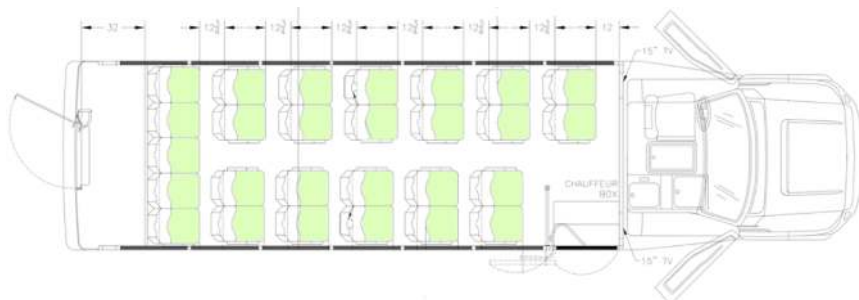

Luxury Mini-Coach

27-Passenger

- PANORAMIC FRONT VIEWING WINDOW
 - FRAMELESS COACH WINDOWS
- PREMIUM AUDIO AM/FM/CD STEREO
- DVD PLAYER & DUAL LCD TV MONITORS
 - LED INTERIOR/EXTERIOR LIGHTING
 - 110v/USB POWER EVERY ROW

- 27-PASSENGER CAPACITY WITH FULL REAR LUGGAGE WALL
- CUSTOM LUGGAGE RACKS WITH BLUE/READING LIGHTS
- PRO-AIR AIR CONDITIONING SYSTEM
- HIGH-BACK RECLINING SEATS WITH RETRACTABLE SEAT BELTS

HAWAIIAN OWNED & FAMILY OPERATED SINCE 1928