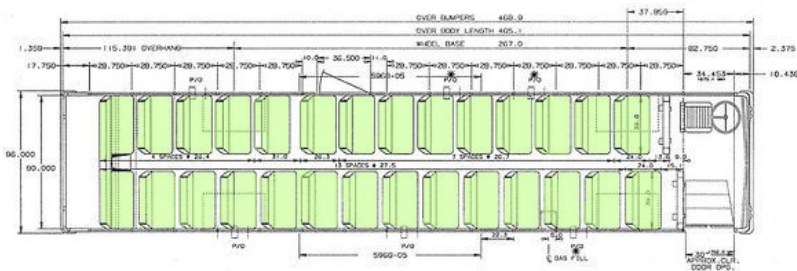

School Bus

52-84 Passenger

52-56 (2 to a seat)

78-84 (3 to a seat)

(Age Dependent)

- CLEAN & COMFORTABLE
- SOME NEWER MODELS
- LATEST SAFETY FEATURES
- GPS TRACKING

- STATE-OF-THE-ART CAMERA SYSTEM
- AM/FM STEREO
- PERFECT FOR SCHOOL, YOUTH & SPORTS RELATED GROUPS
- UNDER-BELLY STORAGE COMPARTMENT